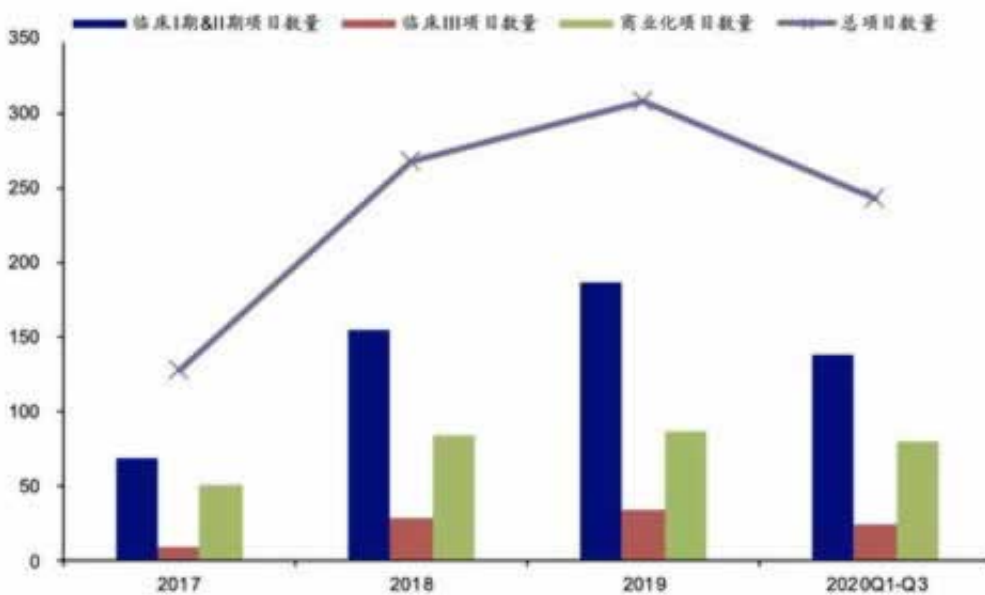

图9 服务产品数目/个（按临床分期）

这个技能，那么具体解决的办法有哪些，至好的出黑工作室藏分技能，相当好的出黑工作室，可以快速帮助你解决这种问题。

遇到注单检测不能提款怎么办。

想要辨别王头平台的正路，没有经验是不行的，但是如果你没有经验，却又不希望自己上当受骗的话，该怎么办呢。

【在网上被网络黑客服找各种各样原因不取现该怎么办，联络底端手机信，失败，不收费，让您无顾虑】

在网上被网络黑客服找各种各样原因不取现该怎么办，常见托词：服务器维护，系统更新，会计维护保养，会计结算，提款安全通道维护保养，下周延迟，下周出现异常、账户出现异常登陆、网站运营、网址提款端口号维护保养、账户因涉嫌对冲套利、系统软件全自动抽样检查审批、网址抽样检查审批、账户违反规定押注、金融机构服务器维护、各种各样原因回绝提款、各种各样托词回绝提款、视频数据信息未传到、风险控制审批、账户需审批、账户出现异常、系统错误、提款安全通道出现异常、提款安全通道维护保养、金融机构会计结算、银行维护升级、金融机构提款安全通道维护保养、账户选定升级、账户对刷对冲套利、网址中止结算业务、账户被锁定、资产被锁定、风险控制审批下周失效、打码软件量不够、提现取得成功不上账、碰到这种托词再次往下看。

2.1、遇到黑平台